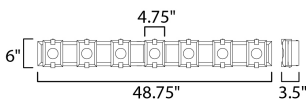

MEASUREMENTS

DIMENSION : 48.75" L 6" H x 3.5" Ext
 BACK PLATE : 4.75" W x 5" H x 3" HCO
 HANGING WEIGHT : 13.002 lb

LAMPING

INPUT VOLTAGE : 120V
 LUMENS : 2,730 Rated (2,530 Del.)
 BULB : 7 x 6W LED PCB Integrated , 42W Total
 BULB INCLUDED : (Integrated)
 DIMMABLE : Triac CL
 CRI : 90 CRI
 COLOR_TEMP : 3000K